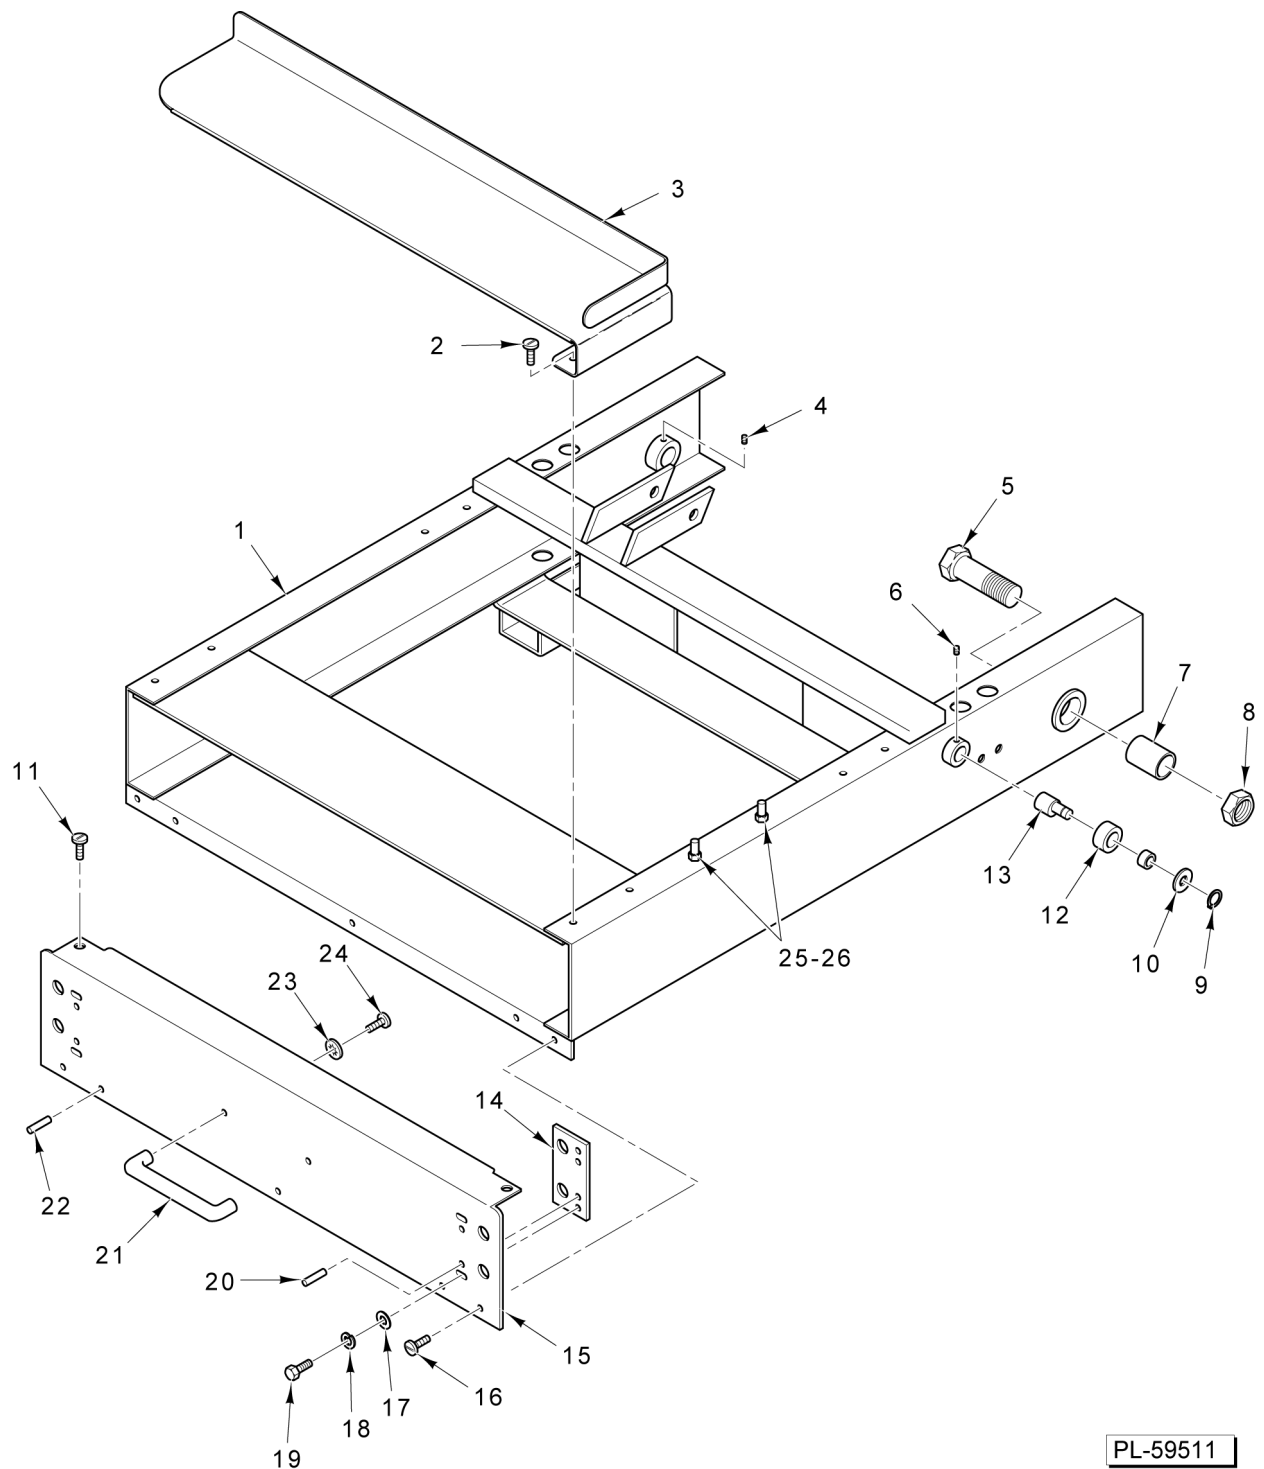

54 01-404975-00418 Stand (SST)
PART NOT ILLUSTRATED

Kit - Leg Extension (4 In.)
(Includes Items 20, 56, 57, & 58)
 56 01-402175-03764 Screw
 57 01-402275-03071 Washer
 58 01-403375-00018 Extension - Foot
PARTS NOT ILLUSTRATED

INNER FRAME

INNER FRAME

ILLUS. PL-59511	PART NO.	NAME OF PART	AMT.
1	01-404575-00796	Bracket Assy. (White).....	1
2		Screw.....	2
3	01-403475-01038	Trough - Bagging.....	1
4	01-402175-05152	Set Screw 1/4-20.....	1
5	01-408469	Bolt Hex Hd.....	1
6	01-402175-00198	Set Screw 1/4-28 x 5/16.....	1
7	01-407103-00001	Bushing - Oilite.....	1
8	01-408482	Nut.....	1
9	01-402175-00078	Retaining Ring.....	1
10	01-402275-00403	Shim.....	1
11	01-402175-00423	Cap Screw 1/4 x 3/8 Slotted Rd. Hd., Type TT.....	1
12	01-407322-00012	Cam - Roller (Incls. Sleeve).....	1
13	01-407322-00010	Pin - Eccentric.....	1
14	01-407322-0007C	Block - Front.....	2
15	01-403475-00753	Cover - Front (White).....	1
16	01-402175-00423	Cap Screw 1/4 x 3/8 Slotted Rd. Hd., Type TT.....	1
17	01-402275-00304	Washer.....	1
18	01-402275-03055	Lockwasher.....	1
19	01-402175-00200	Cap Screw 1/4-28 x 1/2 Hex Hd.....	1
20	01-402275-01140	Pin - Groove.....	1
21	01-402175-00438	Handle - Frame Operating.....	1
22	01-402275-01140	Pin - Groove.....	1
23	01-402275-03047	Lockwasher #10 Internal.....	2
24	01-402175-03431	Mach. Screw 8-32 x 3/8 Truss Hd.....	2
25	01-403375-01401	Pin.....	2
26	01-402175-07030	Nut.....	2