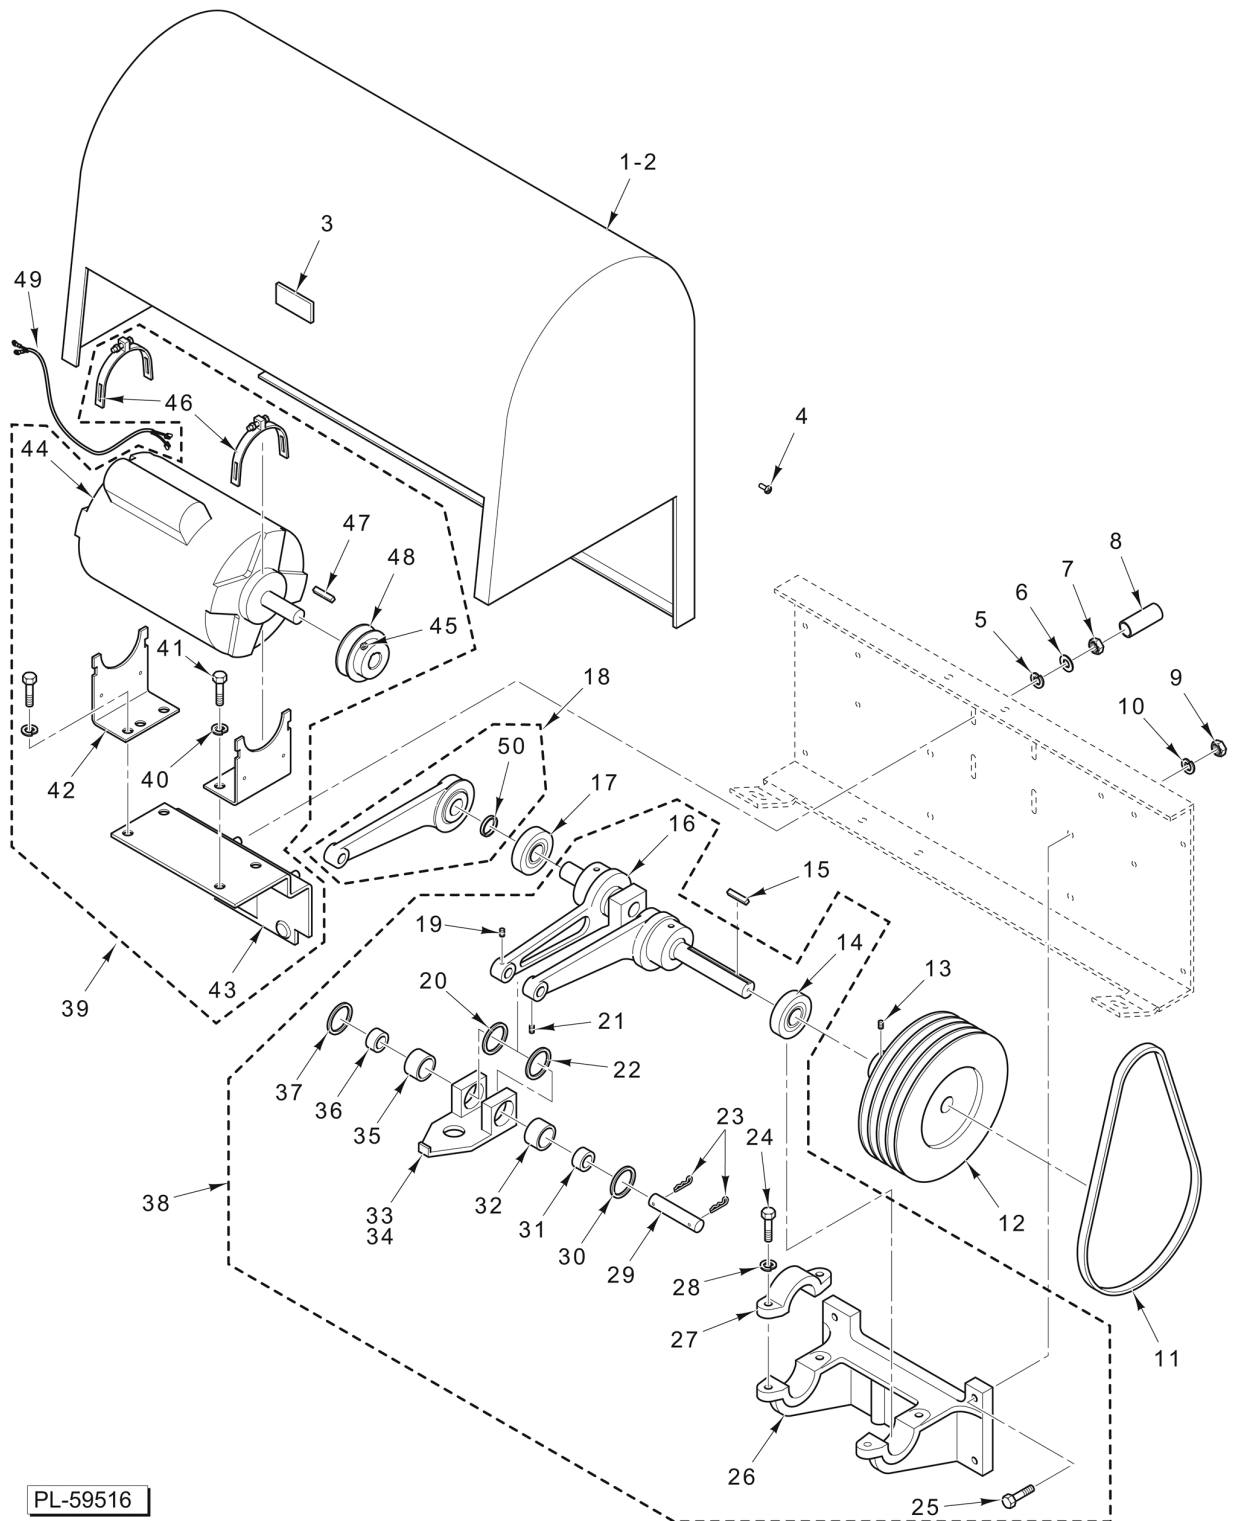

16 01-404575-01041 Brush - Cleaning
PART NOT ILLUSTRATED

PL-59513

RACK ARRANGEMENT

RACK ARRANGEMENT

ILLUS.	PART NO.	NAME OF PART	AMT.
1	01-402175-00210	Mach. Screw Hex Hd.....	2
2	01-402275-03055	Lockwasher.....	2
3	01-4A7324-0001D	Trough Assy. - Moveable (1/2 In.).....	1
4	01-4A7324-00012	Trough Assy. - Moveable (7/16 In.).....	1
5	01-4A7324-00013	Trough Assy. - Moveable (3/8 & 3/4 In.).....	1
6	01-4A7324-0002E	Trough Assy. - Stationary (1/2 In.).....	1
7	01-43A732-4-10C	Trough Assy. - Stationary (7/16 In.).....	1
8	01-4A7324-00014	Trough Assy. - Stationary (3/8 & 3/4 In.).....	1
9	01-402175-00423	Cap Screw 1/4 x 3/8 Slotted Rd. Hd., Type TT.....	2
10	01-403875-00163	Cover (White).....	1
11	01-402275-03065	Lockwasher.....	2
12	01-402175-00231	Cap Screw Hex Hd.....	2
13	01-403475-01033	Insert (Cut-Through) (1/2).....	1
14	01-403475-01034	Insert (Cut-Through) (7/16).....	1
15	01-403475-01035	NLA - Obsolete--Insert (Cut-Through) (3/8 & 3/4).....	1
16	01-404575-01041	Brush - Cleaning.....	1