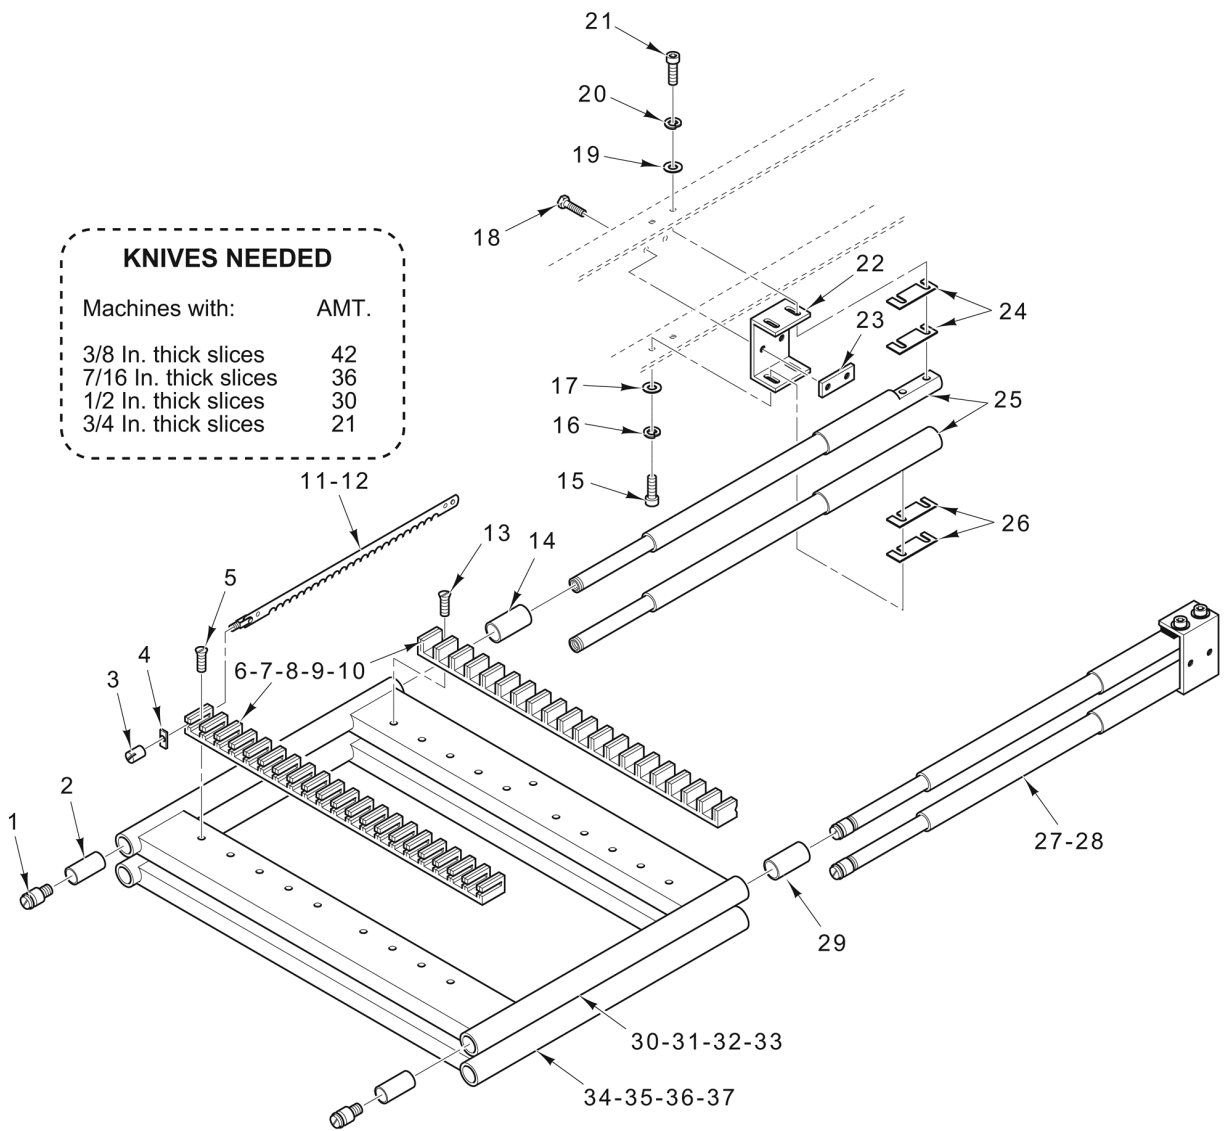

PL-59510

BLADE AND FRAME ASSEMBLY

BLADE AND FRAME ASSEMBLY

ILLUS. PL-59510	PART NO.	NAME OF PART	AMT.
1	01-408594	Sleave - Revolving Oiler.....	2
2	01-407322-0001E	Bushing (5/8).....	2
3	01-403375-00990	Nut - Knife Tension.....	1
4	01-403475-00656	Tab - Knife Lug.....	1
5	01-402175-00349	Mach. Screw #10 x 1/2 Flat Hd.....	1
6	01-404975-00183	Kit - Knife Lug (1/2 In.).....	1
7	01-404975-00182	Kit - Knife Lug (7/16 In.).....	1
8	01-404975-00181	Kit - Knife Lug (3/8 In.).....	1
9	01-404975-00478	NLA - Obsolete--Kit - Upper Knife Lug (3/4 In.).....	1
10	01-404975-00479	Kit - Lower Knife Lug (3/4 In.).....	1
*11	01-404575-00693	Knife Assy.....	AR
*12	01-404575-00968	Knife Assy. (SST).....	AR
13	01-402175-00349	Mach. Screw #10 x 1/2 Flat Hd.....	1
14	01-407322-0001F	Bushing - Oilite.....	1
15	01-402175-00233	Cap Screw 1/4-28 x 3/4 Hex Socket Hd.....	1
16	01-402275-03055	Lockwasher.....	1
17	01-409463-00060	Washer.....	1
18	01-402175-03061	Cap Screw 5/16-18 x 5/8 Hex Hd.....	1
19	01-409463-00060	Washer.....	1
20	01-402275-03055	Lockwasher.....	1
21	01-402175-00233	Cap Screw 1/4-28 x 3/4 Hex Socket Hd.....	1
22	01-400270-25388	Bracket.....	1
23	01-400270-25389	Strap - Bracket.....	1
24	01-425390-00006	Shim.....	2
25	01-400270-25387	Bar - Slide.....	1
26	01-425390-00006	Shim.....	2
27	01-404675-00016	Rail - Knife (Left).....	1
28	01-404675-00017	Rail - Knife (Right).....	1
29	01-407322-0001F	Bushing - Oilite.....	1
30	01-404975-00197	Frame Assy. - Upper Knife (3/8).....	1
31	01-404975-00199	Frame Assy. - Upper Knife (7/16).....	1
32	01-404975-00201	Frame Assy. - Upper Knife (1/2).....	1
33	01-404975-00654	Frame Assy. - Upper Knife (3/4).....	1
34	01-404975-00198	Frame Assy. - Lower Knife (3/8).....	1
35	01-404975-00200	Frame Assy. - Lower Knife (7/16).....	1
36	01-404975-00202	Frame Assy. - Lower Knife (1/2).....	1
37	01-404675-00655	Frame Assy. - Lower Knife (3/4).....	1

* (See chart on graphic for quantities.)