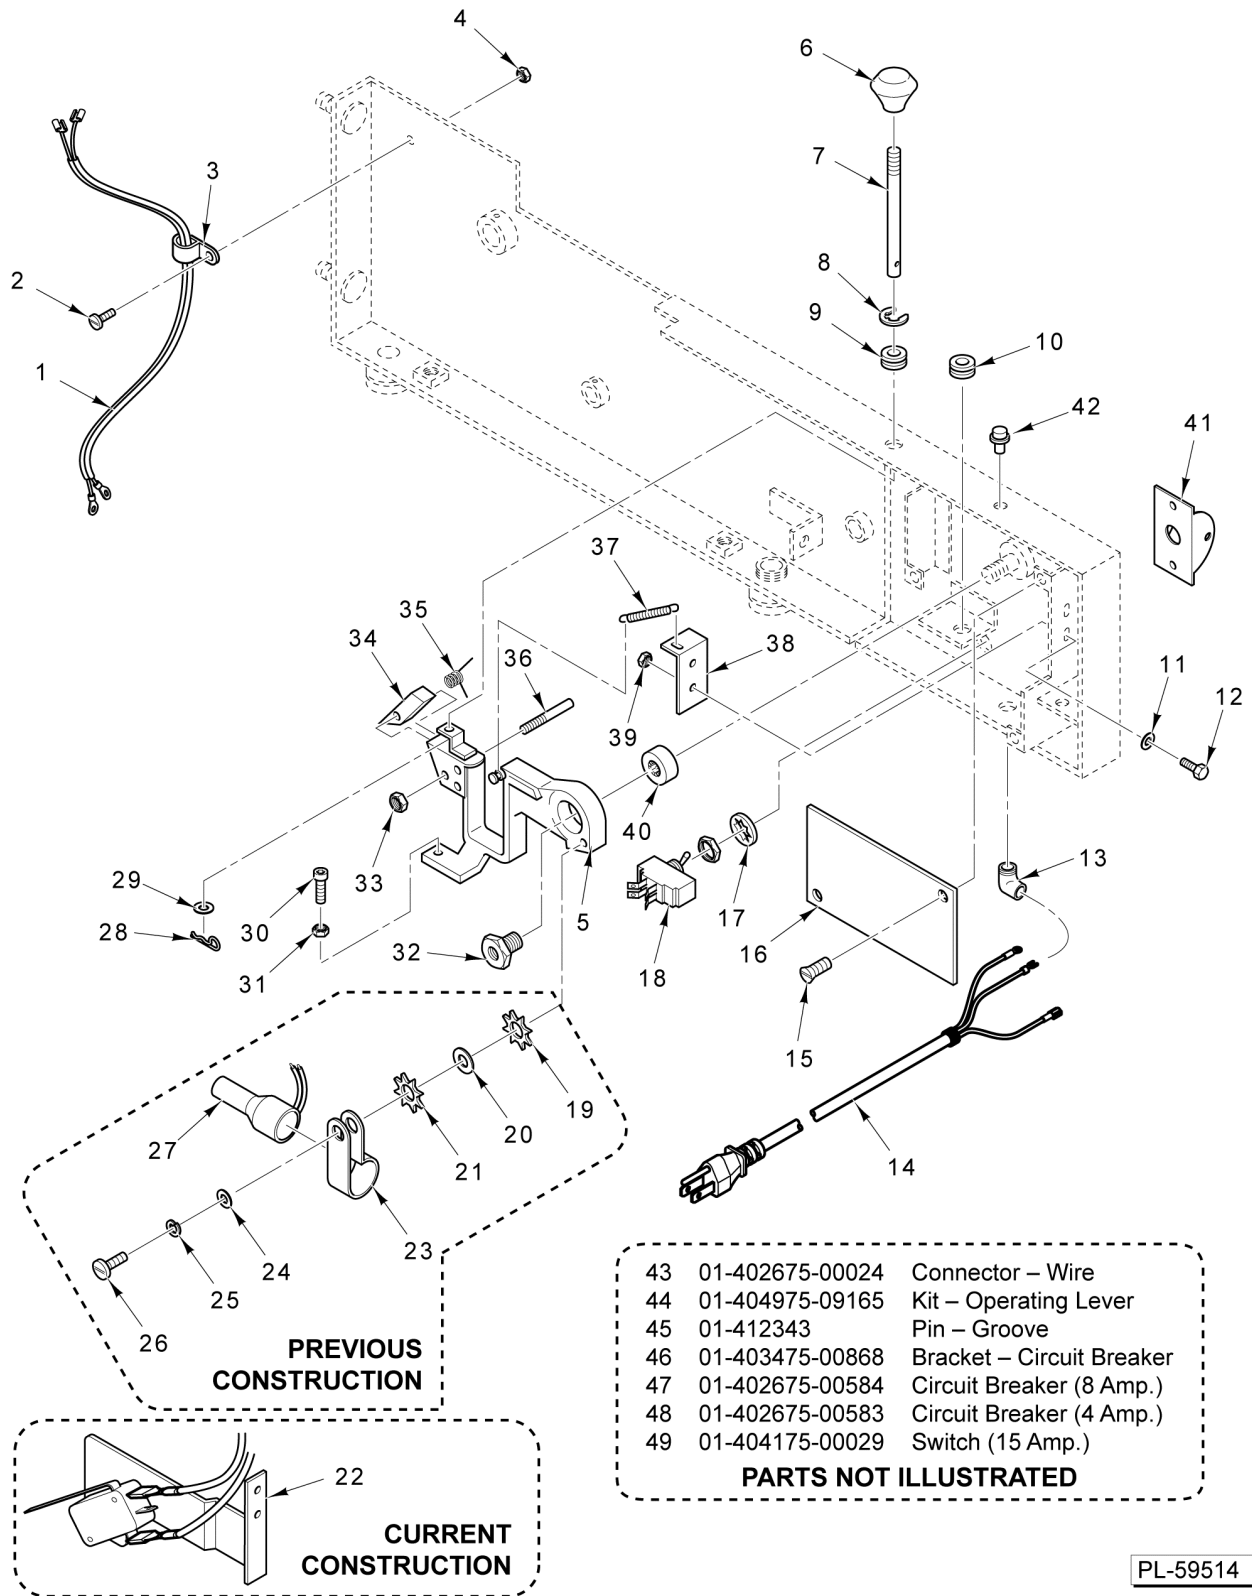

INNER FRAME

INNER FRAME

ILLUS. PL-59511	PART NO.	NAME OF PART	AMT.
1	01-404575-00796	Bracket Assy. (White).....	1
2		Screw.....	2
3	01-403475-01038	Trough - Bagging.....	1
4	01-402175-05152	Set Screw 1/4-20.....	1
5	01-408469	Bolt Hex Hd.....	1
6	01-402175-00198	Set Screw 1/4-28 x 5/16.....	1
7	01-407103-00001	Bushing - Oilite.....	1
8	01-408482	Nut.....	1
9	01-402175-00078	Retaining Ring.....	1
10	01-402275-00403	Shim.....	1
11	01-402175-00423	Cap Screw 1/4 x 3/8 Slotted Rd. Hd., Type TT.....	1
12	01-407322-00012	Cam - Roller (Incls. Sleeve).....	1
13	01-407322-00010	Pin - Eccentric.....	1
14	01-407322-0007C	Block - Front.....	2
15	01-403475-00753	Cover - Front (White).....	1
16	01-402175-00423	Cap Screw 1/4 x 3/8 Slotted Rd. Hd., Type TT.....	1
17	01-402275-00304	Washer.....	1
18	01-402275-03055	Lockwasher.....	1
19	01-402175-00200	Cap Screw 1/4-28 x 1/2 Hex Hd.....	1
20	01-402275-01140	Pin - Groove.....	1
21	01-402175-00438	Handle - Frame Operating.....	1
22	01-402275-01140	Pin - Groove.....	1
23	01-402275-03047	Lockwasher #10 Internal.....	2
24	01-402175-03431	Mach. Screw 8-32 x 3/8 Truss Hd.....	2
25	01-403375-01401	Pin.....	2
26	01-402175-07030	Nut.....	2