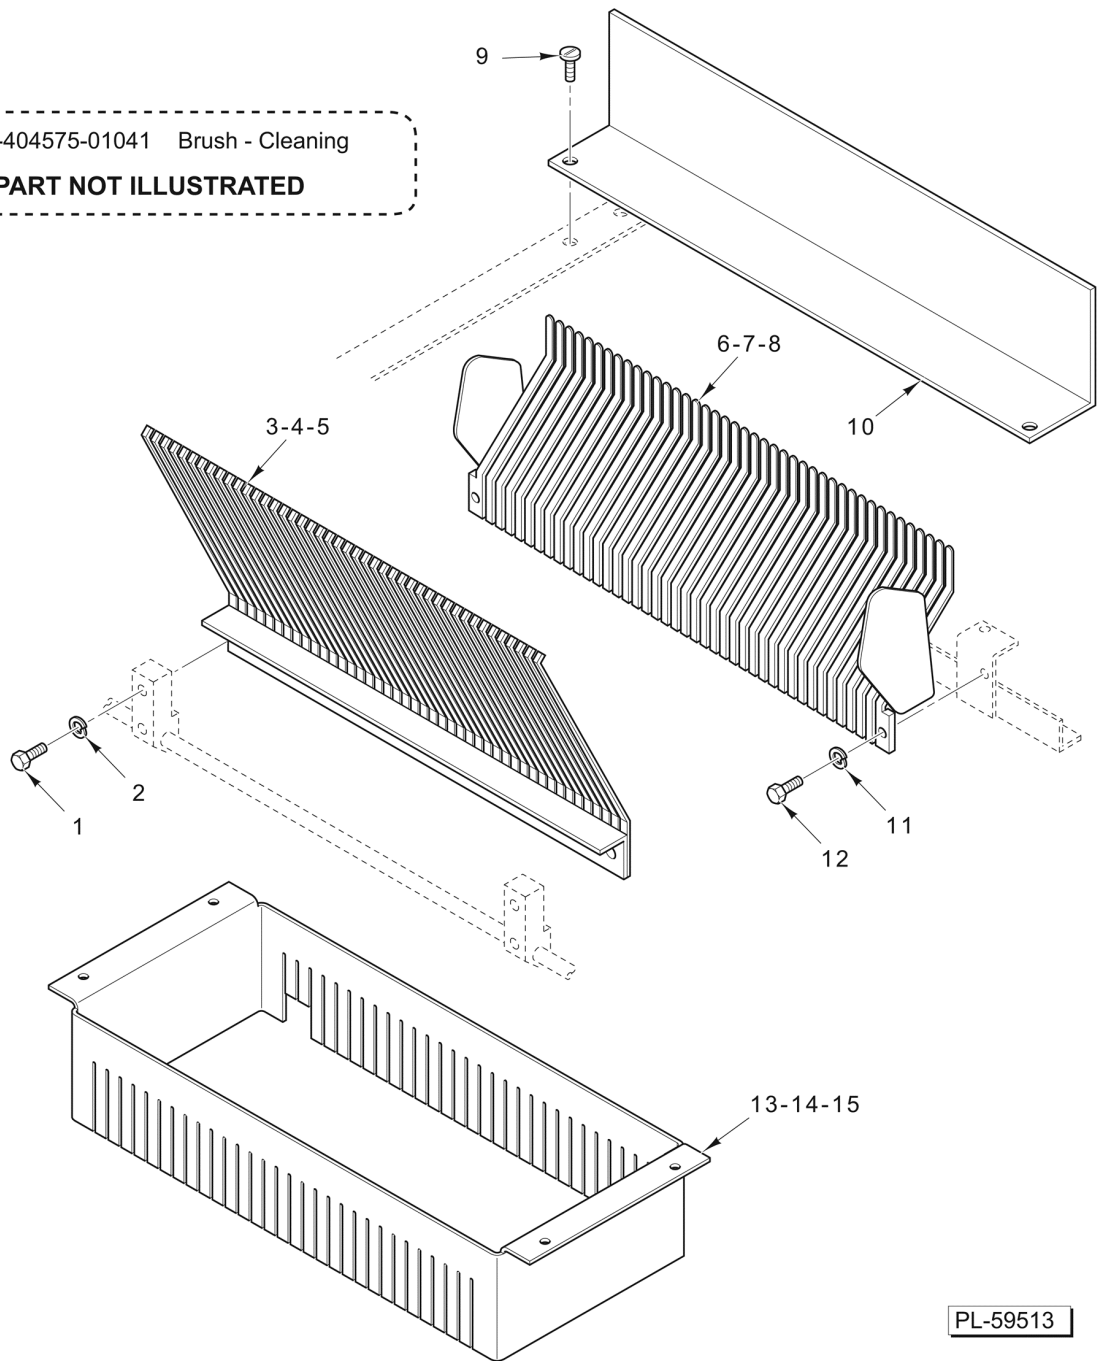

CATALOG OF REPLACEMENT PARTS

MB BREAD SLICER

Table of Contents

5	RACK ARRANGEMENT
7	CRANKSHAFT, MOTOR, AND COVER
9	OUTER FRAME ASSEMBLY
11	INNER FRAME
13	SWITCH MECHANISM
15	BLADE AND FRAME ASSEMBLY
17	CAMS, LINKAGE, AND SCRAP PAN

16 01-404575-01041 Brush - Cleaning
PART NOT ILLUSTRATED

PL-59513

RACK ARRANGEMENT

RACK ARRANGEMENT

ILLUS.	PART NO.	NAME OF PART	AMT.
1	01-402175-00210	Mach. Screw Hex Hd.....	2
2	01-402275-03055	Lockwasher.....	2
3	01-4A7324-0001D	Trough Assy. - Moveable (1/2 In.).....	1
4	01-4A7324-00012	Trough Assy. - Moveable (7/16 In.).....	1
5	01-4A7324-00013	Trough Assy. - Moveable (3/8 & 3/4 In.).....	1
6	01-4A7324-0002E	Trough Assy. - Stationary (1/2 In.).....	1
7	01-43A732-4-10C	Trough Assy. - Stationary (7/16 In.).....	1
8	01-4A7324-00014	Trough Assy. - Stationary (3/8 & 3/4 In.).....	1
9	01-402175-00423	Cap Screw 1/4 x 3/8 Slotted Rd. Hd., Type TT.....	2
10	01-403875-00163	Cover (White).....	1
11	01-402275-03065	Lockwasher.....	2
12	01-402175-00231	Cap Screw Hex Hd.....	2
13	01-403475-01033	Insert (Cut-Through) (1/2).....	1
14	01-403475-01034	Insert (Cut-Through) (7/16).....	1
15	01-403475-01035	NLA - Obsolete--Insert (Cut-Through) (3/8 & 3/4).....	1
16	01-404575-01041	Brush - Cleaning.....	1