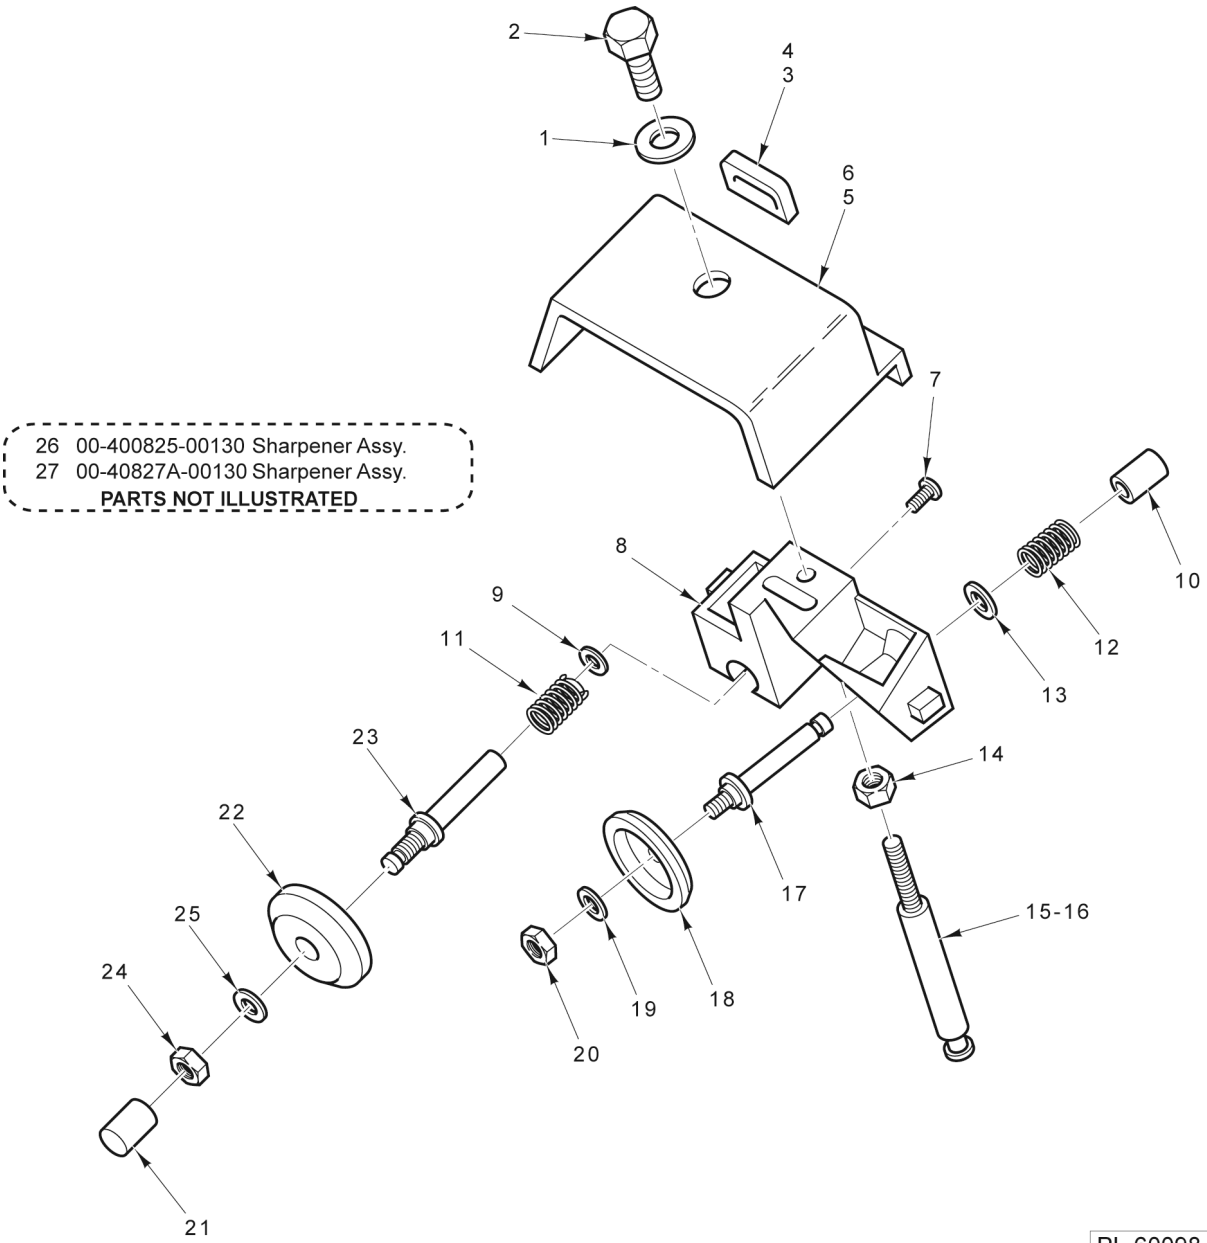

SHARPENER ASSEMBLY

SHARPENER ASSEMBLY

ILLUS. PL-60098	PART NO.	NAME OF PART	AMT.
1	01-400823-00123	Washer.....	1
2	01-400825-00122	Screw.....	1
3	01-412062-00RED	Flag - Berkel.....	1
4	01-4V6371	Screw.....	1
5	01-403775-00518	Cover - Sharpener (825A-PLUS).....	1
6	01-400823-00400	Cover - Sharpener (827E-PLUS).....	1
7	01-402101-02109	Screw.....	1
8	01-400825-00108	Frame - Sharpener.....	1
9	01-403301-03812	Washer.....	1
10	01-40825A-10016	Button - Push.....	1
11	01-400825-00117	Spring.....	1
12	01-400825-00117	Spring.....	1
13	01-403301-03812	Washer.....	1
14	01-402101-07041	Nut.....	1
15	01-403375-01419	Shaft - Sharpener (825A-PLUS).....	1
16	01-403375-01420	Shaft - Sharpener (827E-PLUS).....	1
17	01-400825-00109	Shaft.....	1
18	01-400825-00112	Stone.....	1
19	01-403301-03812	Washer.....	1
20	01-402175-00387	Nut.....	1
21	01-40825A-10017	Button - Push.....	1
22	01-400825-00112	Stone.....	1
23	01-400825-00110	Shaft.....	1
24	01-402175-00387	Nut.....	1
25	01-403301-03812	Washer.....	1
26	01-400825-00130	Sharpener Assy. (825A-PLUS) (Incls Items 1-5, 7-15, & 17-25).....	1
27	01-40827A-00130	Sharpener Assy. (827E-PLUS) (Incls Items 1-4, 6-14, & 16-25).....	1