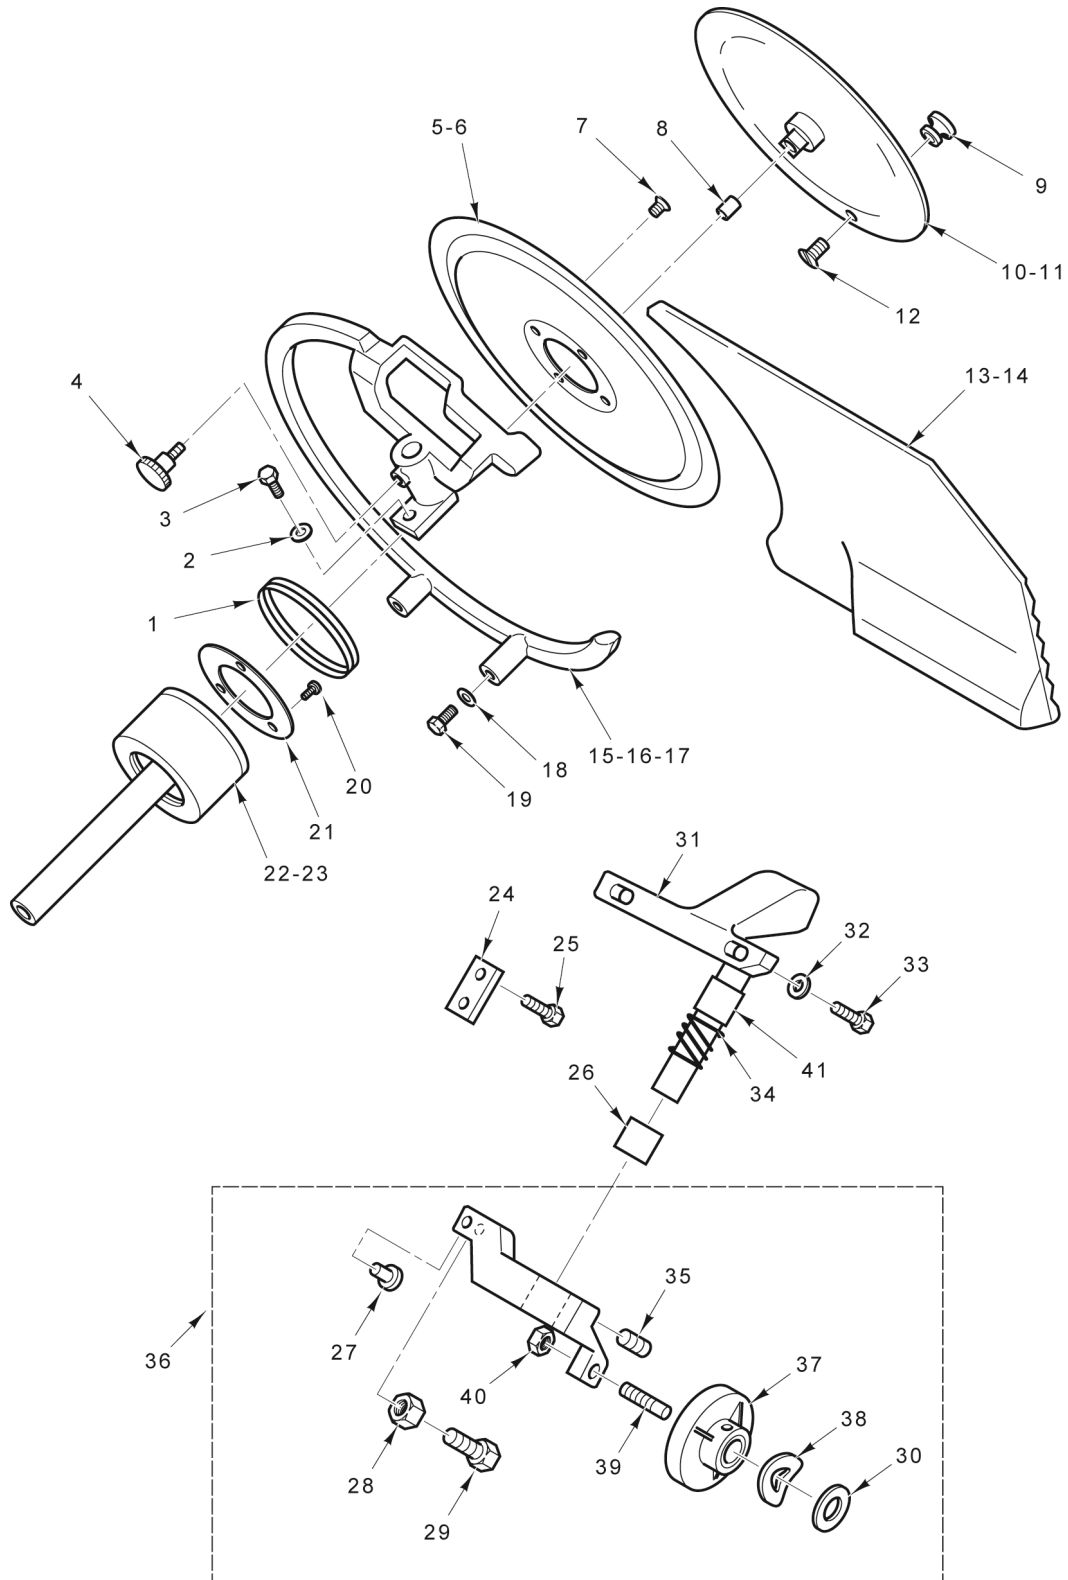

PL-60097

KNIFE AND GAUGE PLATE ASSEMBLY

KNIFE AND GAUGE PLATE ASSEMBLY

ILLUS. PL-60097	PART NO.	NAME OF PART	AMT.
1	01-403875-00273	Seal - Rubber.....	1
2	01-400823-00123	Washer.....	1
3	01-400825-00101	Screw.....	1
4	01-400827-0103A	Knob (Red).....	1
5	01-400825-00073	Knife (825A-PLUS).....	1
6	01-40827E-00073	Knife (827E-PLUS).....	1
7	01-400825-00074	Screw - Knife.....	4
8	01-400825-00135	Insert - Cover.....	1
9	01-400823-00403	Knob - Knife Cover (Aluminum).....	1
10	01-400825-00401	Plate - Center (825A-PLUS).....	1
11	01-400827-00401	Plate - Center (827E-PLUS).....	1
12	01-400827-00074	Screw - Knife.....	1
13	01-40825A-10009	Plate - Gauge (825A-PLUS).....	1
14	01-40827E-10003	Plate - Gauge (827E-PLUS).....	1
15	01-400825-00408	Guard - Ring (825A-PLUS) Before Serial Number EN01052625.....	1
16	01-403875-00291	Guard - Ring (825A-PLUS) Starting Serial Number EN01052625.....	1
17	01-40827E-00408	Guard - Ring (827E-PLUS).....	1
18	01-40823E-10022	Washer.....	2
19	01-400825-00021	Screw.....	2
20	01-40829E-00402	Screw.....	3
21	01-40829E-00403	Ring.....	1
22	01-400825-067-1	Knife Pulley Assy. (Flat Belt) (825A-PLUS).....	1
23	01-40827E-00067	Knife Pulley Assy. (Flat Belt) (827E-PLUS).....	1
24	01-40825A-00026	Plate.....	1
25	01-400825-00021	Screw.....	2
26	01-400825-00140	Bushing.....	1
27	01-400825-00030	Pin.....	1
28	01-402101-07041	Nut.....	1
29	01-400827-00028	Screw (Brass).....	1
30	01-400823-00405	Washer.....	1
31	01-40825A-10010	Support - Gauge Plate.....	1
32	01-403301-03812	Washer.....	2
33	01-400825-00089	Screw.....	2
34	01-40825A-00024	Spring.....	1
35	01-402175-00549	Set Screw.....	2
36	01-40825A-00022	Support (Incls. 27-29, 35, 38, & 39).....	1
37	01-40825A-00025	Cam.....	1
38	01-400827-00095	Washer - Spring.....	1
39	01-400825-00027	Pin - Cam.....	1
40	01-402101-07041	Nut.....	1
41	01-40825A-10012	Bushing.....	1