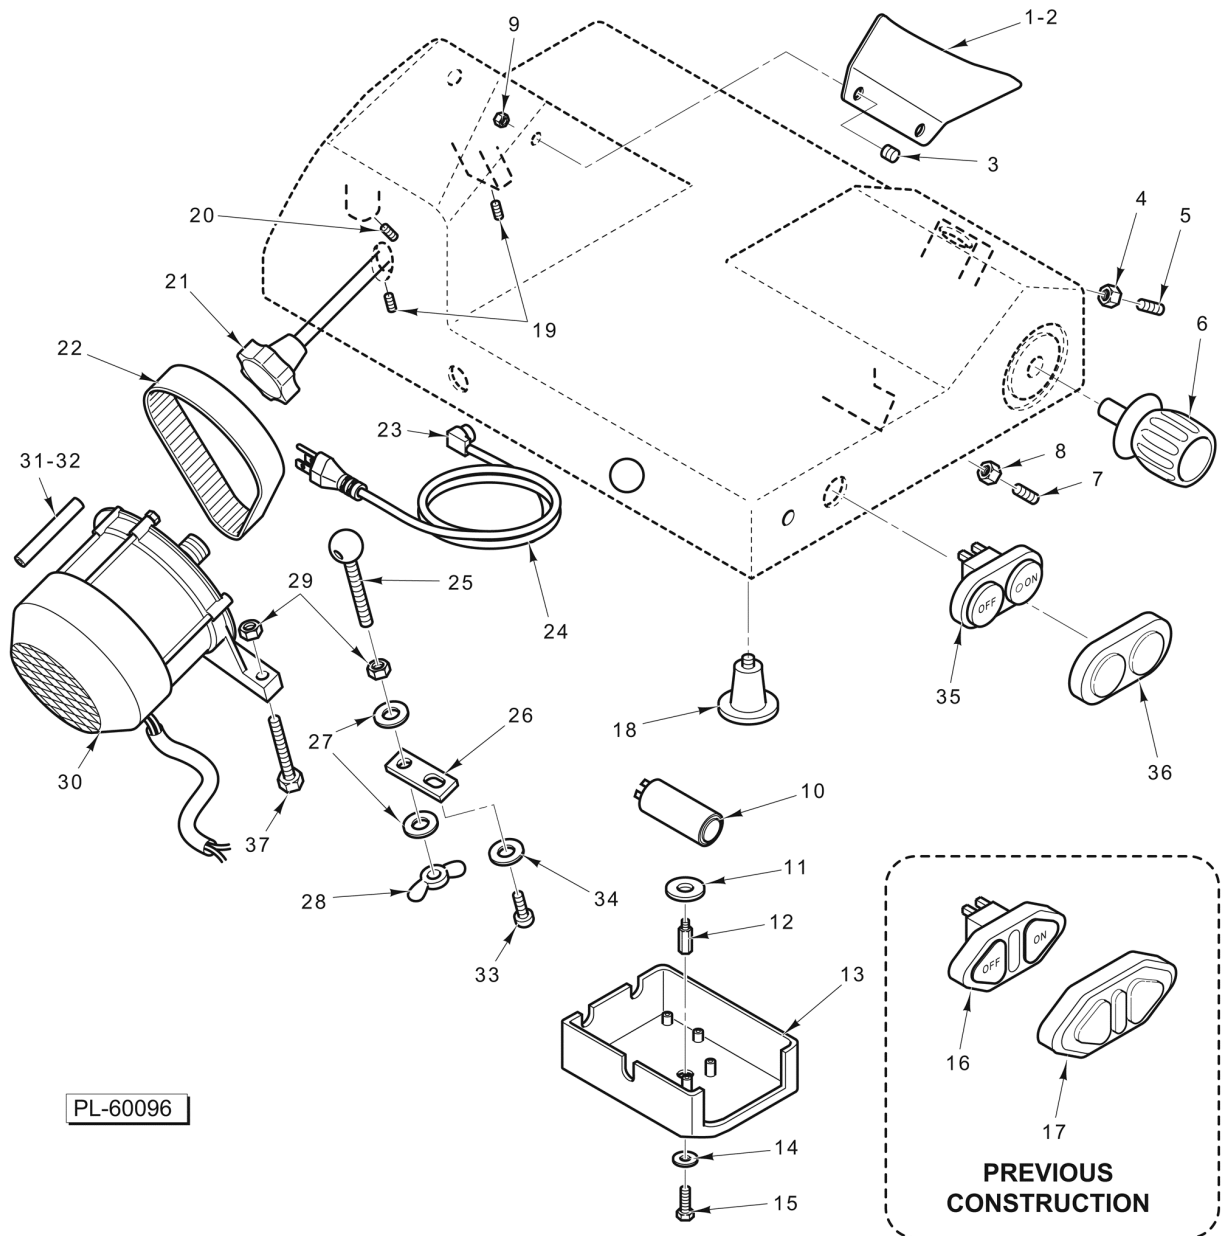

PL-60096

ELECTRICAL AND HOUSING

ELECTRICAL AND HOUSING

ILLUS.	PART NO.	NAME OF PART	AMT.
PL-60096			
1	01-40823E-10001	Deflector - Slicer (825A-PLUS).....	1
2	01-40827E-10000	Deflector - Slicer (827E-PLUS).....	1
3	01-40823E-10002	Pin.....	2
4	01-402101-07041	Nut.....	1
5	01-400839-00093	Set Screw.....	2
6	01-40823E-10025	Knob - Index.....	1
7	01-400839-00093	Set Screw.....	1
8	01-402101-07041	Nut.....	1
9	01-402101-07041	Nut.....	2
10	01-400827-00042	Capacitor.....	1
11	01-40825A-10013	Washer.....	1
12	01-400825-00407	Spacer.....	1
13	01-400825-00405	Cover - Switch Box.....	1
14	01-400825-00006	Washer.....	1
15	01-400825-00021	Screw.....	1
16		Switch (Part no longer available, order Item 35).....	1
17		Cover - Switch (Part no longer available, order Item 35).....	1
18	01-40827E-00093	Foot - Rubber (6mm Threads).....	4
19	01-400823-00061	Set Screw.....	2
20	01-400823-00061	Set Screw.....	1
21	01-400825-0075A	Tie Rod - Center Plate.....	1
22	01-400825-0066B	Belt (Ribbed Flat Belt).....	1
23	FE-021-21	Strain Relief.....	1
24	01-404175-00031	Cord - Power.....	1
25	01-400825-00053	Tie Rod - Motor.....	1
26	01-400825-00055	Plate.....	1
27	01-400825-00006	Washer.....	2
28	01-400825-00056	Nut - Wing.....	1
29	01-402101-07041	Nut.....	2
30	01-400825-0048N	Motor.....	1
31	01-400825-00060	Pin 70MM.....	2
32	01-40827E-10004	Pin - Motor 90MM.....	1
33	01-400827-00058	Screw.....	1
34	01-400825-00006	Washer.....	1
35	01-40823E-10102	Switch (On/Off) (Incls. Item 36).....	1
36	00-915504	Cover - Switch.....	1
37	01-40825A-10014	Screw.....	2