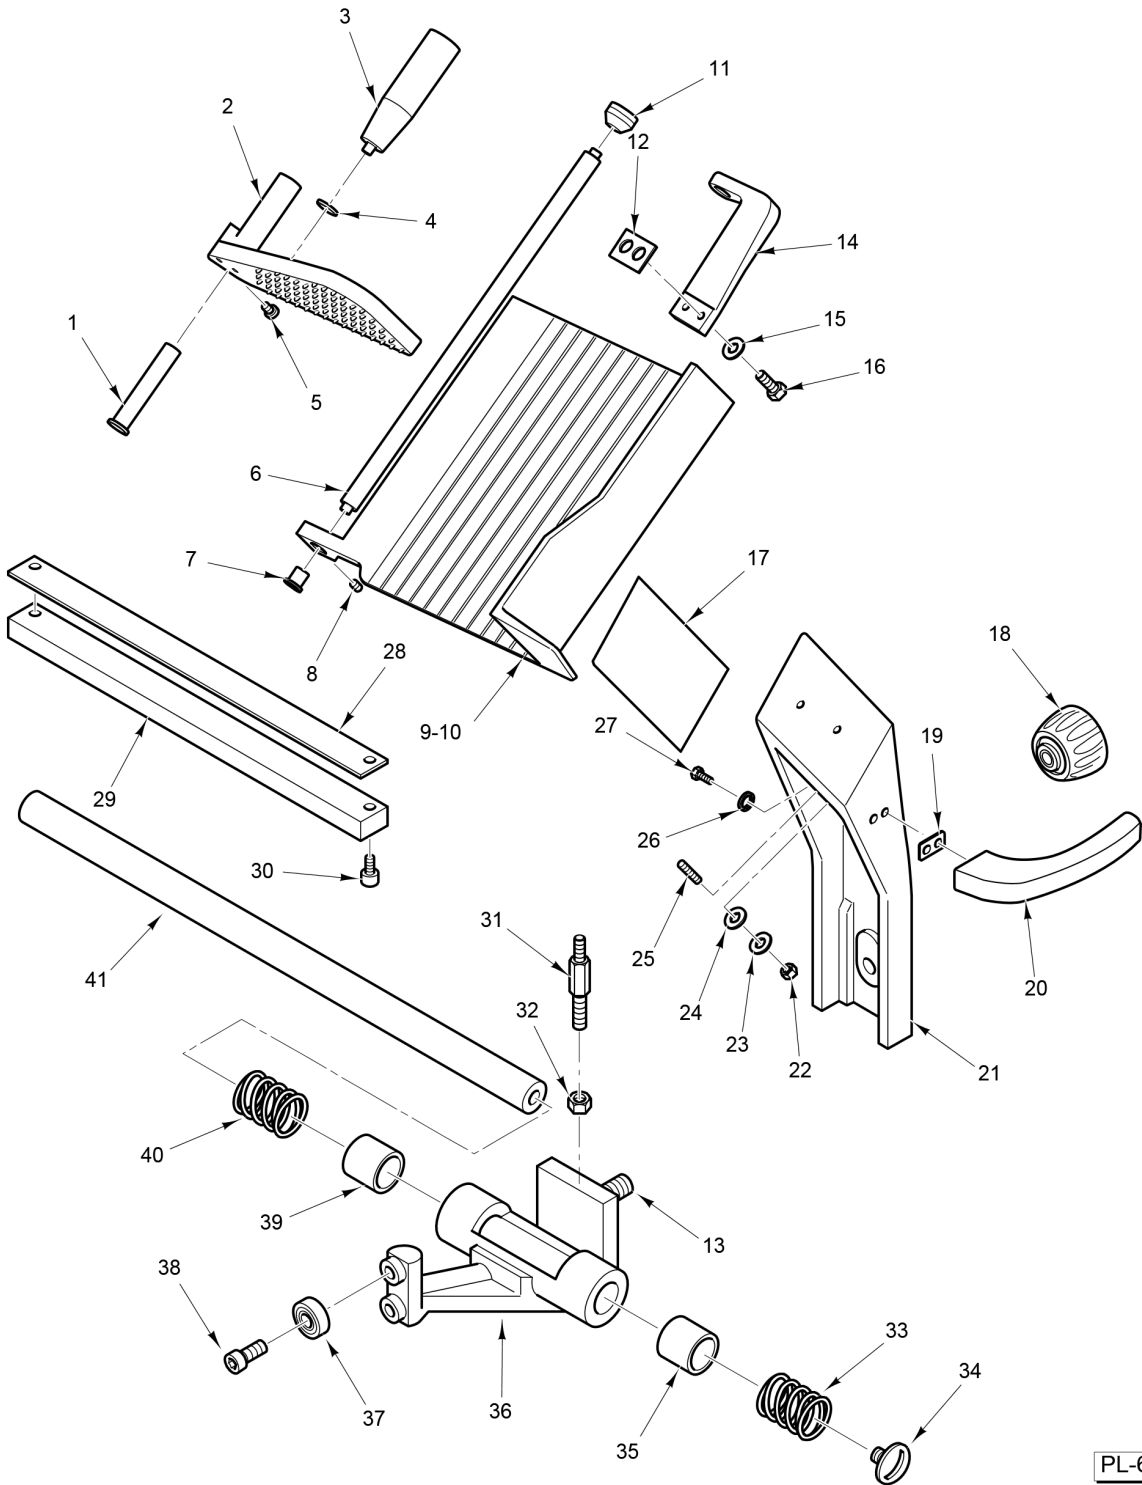

PL-60096

ELECTRICAL AND HOUSING

ELECTRICAL AND HOUSING

ILLUS.	PART NO.	NAME OF PART	AMT.
PL-60096			
1	01-40823E-10001	Deflector - Slicer (825A-PLUS).....	1
2	01-40827E-10000	Deflector - Slicer (827E-PLUS).....	1
3	01-40823E-10002	Pin.....	2
4	01-402101-07041	Nut.....	1
5	01-400839-00093	Set Screw.....	2
6	01-40823E-10025	Knob - Index.....	1
7	01-400839-00093	Set Screw.....	1
8	01-402101-07041	Nut.....	1
9	01-402101-07041	Nut.....	2
10	01-400827-00042	Capacitor.....	1
11	01-40825A-10013	Washer.....	1
12	01-400825-00407	Spacer.....	1
13	01-400825-00405	Cover - Switch Box.....	1
14	01-400825-00006	Washer.....	1
15	01-400825-00021	Screw.....	1
16		Switch (Part no longer available, order Item 35).....	1
17		Cover - Switch (Part no longer available, order Item 35).....	1
18	01-40827E-00093	Foot - Rubber (6mm Threads).....	4
19	01-400823-00061	Set Screw.....	2
20	01-400823-00061	Set Screw.....	1
21	01-400825-0075A	Tie Rod - Center Plate.....	1
22	01-400825-0066B	Belt (Ribbed Flat Belt).....	1
23	FE-021-21	Strain Relief.....	1
24	01-404175-00031	Cord - Power.....	1
25	01-400825-00053	Tie Rod - Motor.....	1
26	01-400825-00055	Plate.....	1
27	01-400825-00006	Washer.....	2
28	01-400825-00056	Nut - Wing.....	1
29	01-402101-07041	Nut.....	2
30	01-400825-0048N	Motor.....	1
31	01-400825-00060	Pin 70MM.....	2
32	01-40827E-10004	Pin - Motor 90MM.....	1
33	01-400827-00058	Screw.....	1
34	01-400825-00006	Washer.....	1
35	01-40823E-10102	Switch (On/Off) (Incls. Item 36).....	1
36	00-915504	Cover - Switch.....	1
37	01-40825A-10014	Screw.....	2