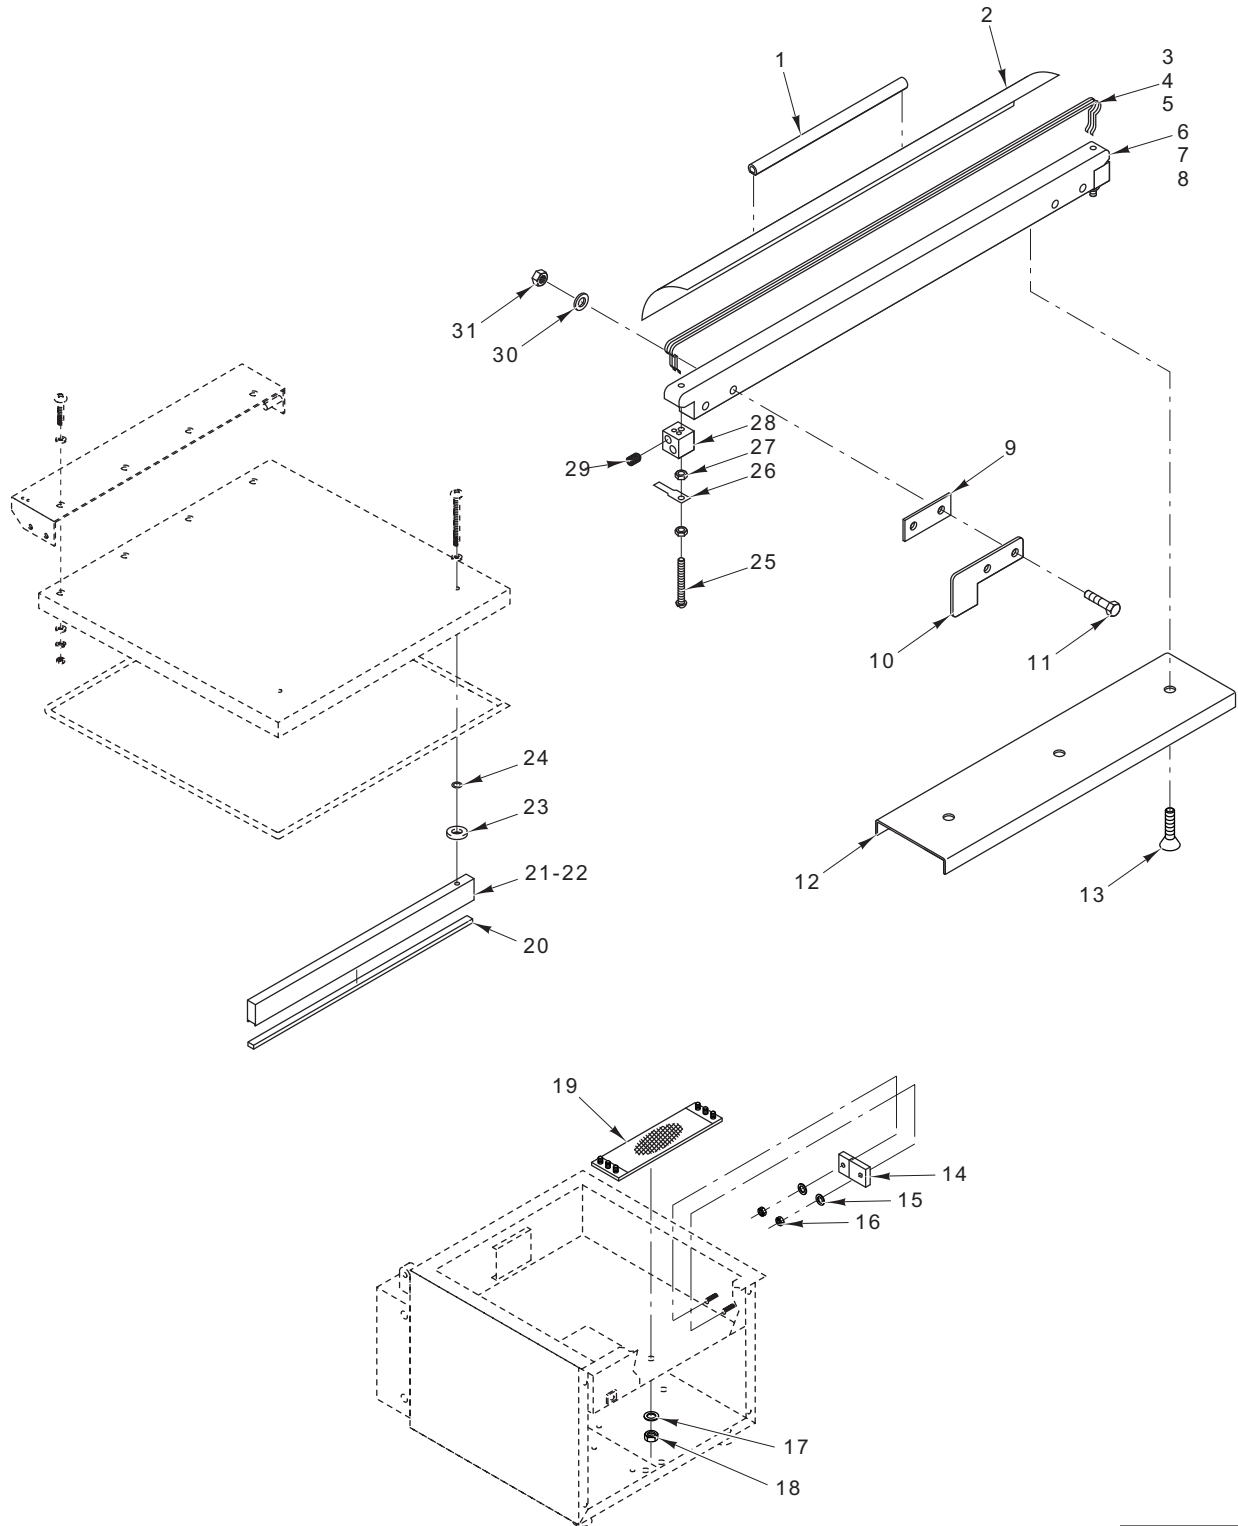

PL-59027

SEAL BAR ASSEMBLY

SEAL BAR ASSEMBLY

ILLUS. PL-59027	PART NO.	NAME OF PART	AMT.
1	01-400038-00230	Duct – Wiring (With Adhesive Backing)	1
2	01-400003-0021R	Tape – Teflon (14 In.)	AR
3	01-400039-00230	Band – Reflex (14 In.)	AR
4	01-400039-00200	Element – Sealing (14 In.)	AR
5	01-400039-00270	Element – Profile Cut (14 In.)	AR
6	01-400004-00334	Seal Bar Pre Assy. (Double Seal) (Incls. Items 2, 4, 8, & 25 thru 31)	1
7	01-400004-00335	Seal Bar Pre Assy. (Bag Cut Option) (Incls. Items 2, 3, 5, 8, & 25 thru 31)	1
8	01-400020-A0433	Seal Bar	1
9	01-400001-01829	Spacer – Seal Bar Guide	2
10	01-400001-01738	Guide – Seal Bar	1
11	SC-126-59	Mach. Screw 1/4-20 x 1 1/4 Hex Hd. (SST)	4
12	01-400001-A2757	Support – Seal Bar	1
13	SC-020-11	Mach. Screw 1/4-20 x 3/4 Flat Hd.	3
14	01-400002-A2282	Block – Seal Bar Guide	2
15	WS-022-21	Washer (SST)	4
16	NS-018-01	Lock Nut 1/4-20 Hex (SST)	4
17	WL-006-28	Lockwasher (SST)	1
18	NS-009-43	Nut 3/8-16 Hex	1
19	01-400005-A1000	Bellows Assy.	1
20	01-400008-00435	Bar – Upper Seal Bar Rubber	1
21	01-400004-00308	Seal Bar Pre Assy. – Upper	1
22	01-400002-00436	Support – Upper Seal Bar	1
23	01-400002-00437	Spacer – Upper Seal Bar	2
24	01-400076-00010	O-Ring	2
25	SC-028-16	Set Screw 8-32 x 1 1/2 Slotted Rd. Hd. (Brass)	2
26	01-400027-00400	Adapter – Connector	2
27	NS-011-12	Nut 8-32 Hex (SST)	4
28	01-400002-00031	Connector	2
29	SC-055-02	Set Screw 1/4-20 x 5/16 Oval Pt.	4
30	WS-022-21	Washer (SST)	4
31	NS-018-01	Lock Nut 1/4-20 Hex (SST)	4
	01-400005-A0497	Seal Bar Assy. (Double Seal) (Incls. Items 1, 6, & 9 thru 13)	1
	01-400005-A0520	Seal Bar Assy. (Bag Cut Option) (Incls. Items 2, 7, & 9 thru 13)	1