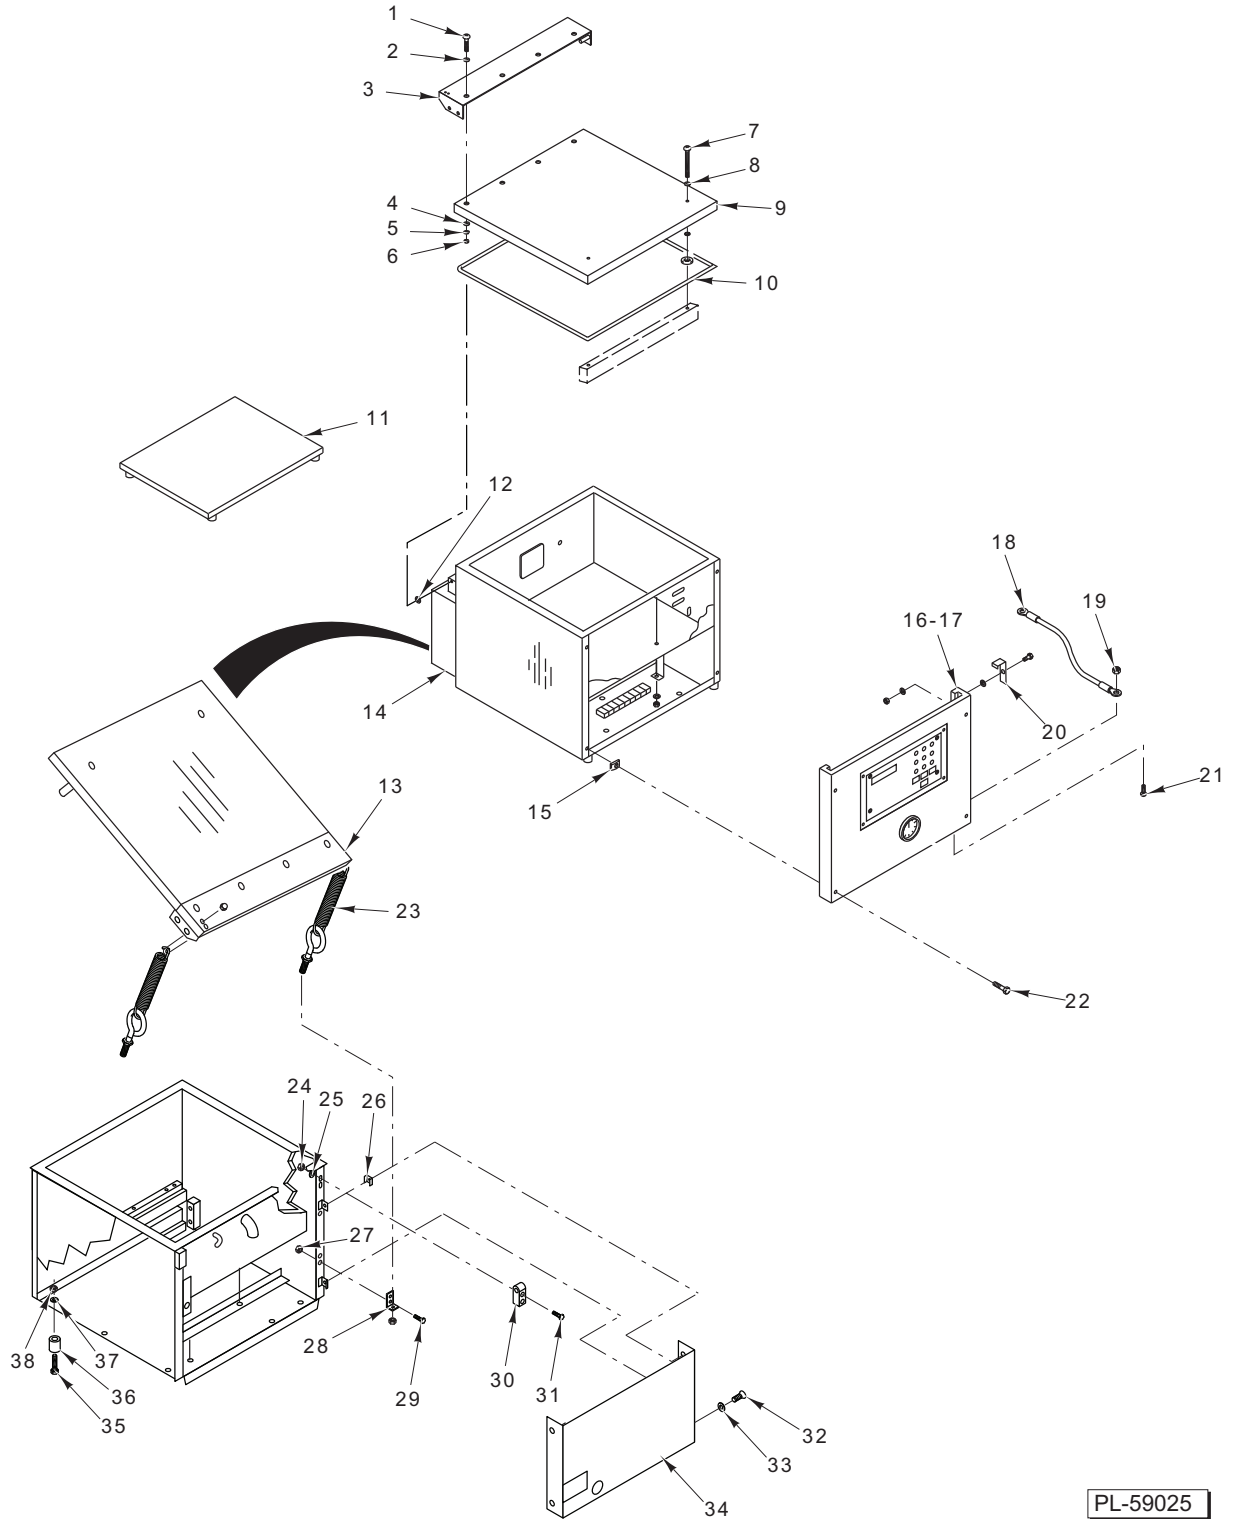

PL-59025

COVER AND PANELS

COVER AND PANELS

ILLUS.	PART NO.	NAME OF PART	AMT.
	PL-59025		
1	SC-125-96	Mach. Screw 1/4-20 x 1 1/4 Phil. Pan Hd. (SST)	4
2	WS-022-21	Washer (SST)	4
3	01-400004-00309	Cover – Hinge Assy.....	1
4	WL-006-17	Lockwasher 1/4 (SST).....	4
5	WS-022-21	Washer (SST).....	4
6	NS-046-38	Nut 1/4-20 Hex (SST).....	4
7	SC-126-03	Mach. Screw 1/2-20 x 1 1/2 Phil. Pan Hd. (SST)	2
8	WS-022-21	Washer (SST)	4
9	01-400002-00438	Cover – Plexi	1
10	01-032059	Gasket – Lid (3/8 In. Neoprene)	1
11	01-400005-00519	Plate Assy. – Filler.....	1
12	01-400058-00030	Spacer	2
13	01-400005-00522	Cover Assy.....	1
14	01-400004-00406	Vacuum 250 Pre Assy.....	1
15	00-129389	Spring Nut 1/4.....	4
16	01-400005-00526	Panel Assy. – Front.....	1
17	01-400001-01824	Panel – Front.....	1
18	-	Wire – Ground	1
19	NS-011-18	Nut 10-24 Hex (SST)	1
20	01-400004-01651	Cover – Hold Down Pre-Assy.	1
21	SC-018-22	Mach. Screw 10-24 x 1/2 Phil. Pan Hd. (SST)	1
22	SC-128-34	Mach. Screw 1/4-20 x 2 Phil. Pan Hd. (SST)	4
23	01-400004-A1224	Spring – Pre Assy.....	2
24	NS-046-38	Nut 1/4-20 Hex (SST).....	2
25	WS-022-21	Washer 1/4 Hex (SST)	2
26	00-129389	Spring Nut 1/4.....	4
27	NS-046-38	Nut 1/4-20 Hex (SST).....	2
28	01-400001-01337	Support – Rear Spring	2
29	SC-129-49	Mach. Screw 1/4-20 x 1/2 Hex Hd. (SST).....	2
30	01-400002-00024	Hinge – Block.....	2
31	SC-125-07	Mach. Screw 1/4-20 x 1 1/4 Cap Socket Hd. (SST)	4
32	SC-115-60	Mach. Screw 1/4-20 x 1/2 Phil. Pan Hd.	4
33	WS-022-21	Washer 1/4 Hex (SST)	4
34	01-400004-00363	Panel – Rear Pre Assy.....	1
35	SC-041-07	Mach. Screw 1/4-20 x 1 1/2 Hex Hd. (SST)	4
36	01-400V02-00022	Foot – Plastic	4
37	WS-022-21	Washer 1/4 Hex (SST)	4
38	NS-018-01	Lock Nut 1/4-20 Hex (SST)	4