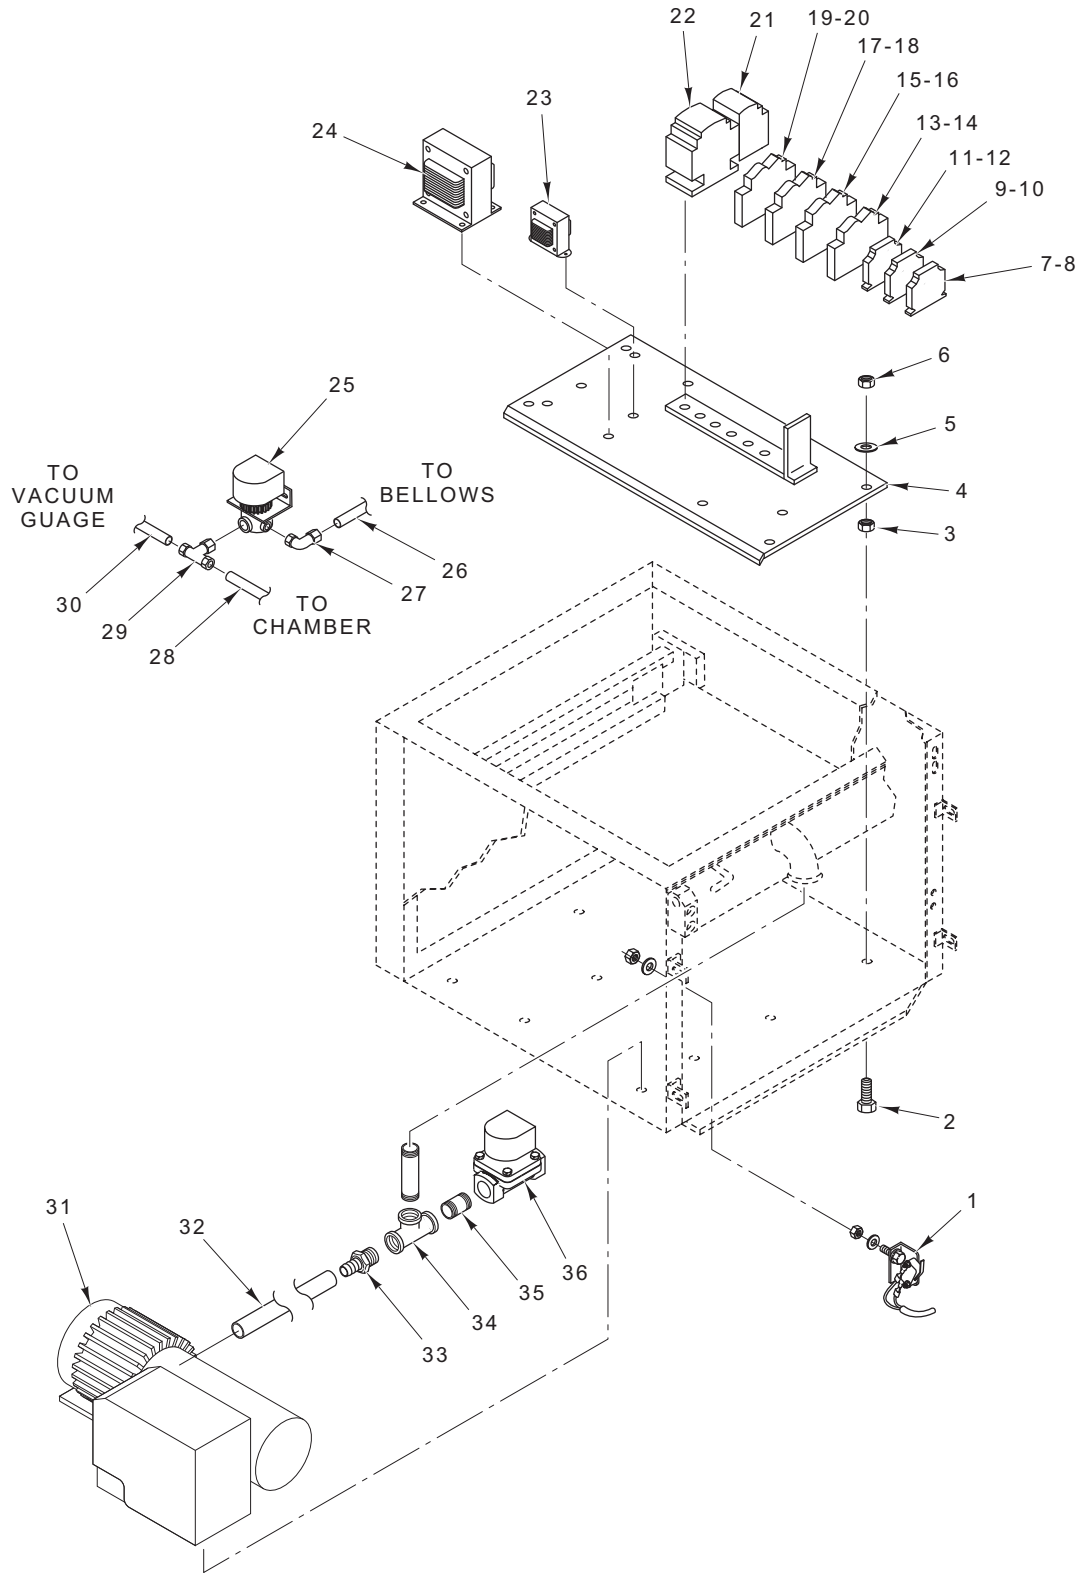

*The Choice of Experience*

CATALOG OF  
REPLACEMENT PARTS

MODEL  
250 VACUUM  
PACKAGE MACHINE

EFFECTIVE NOVEMBER 2009

**Table of Contents**

5	CONTROL PANEL
7	ELECTRICAL COMPONENTS AND PUMP
9	COVER AND PANELS
11	SEAL BAR ASSEMBLY

PL-59024

**CONTROL PANEL**

## CONTROL PANEL

ILLUS.	PART NO.	NAME OF PART	AMT.
PL-59024			
1	NS-011-01	Nut 4-40 Hex (SST) .....	4
2	WL-008-45	Lockwasher (SST) .....	4
3	01-400033-00385	PC Board .....	1
4	01-400058-00120	Spacer .....	4
5	NS-011-01	Nut 4-40 Hex (SST) .....	4
6	WS-023-22	Washer.....	4
7	01-400101-00160	Elbow 90 Deg. 1/4 x 1/4.....	1
8	01-400001-01869	Ring – Vacuum Gauge Fixation .....	1
9	SC-022-82	Mach. Screw 4-40 x 1 Slotted Flat Hd. (SST).....	4
10	01-400033-00018	Keyboard – Berkel .....	1
11	SC-128-34	Mach. Screw 1/4-20 x 2 Slotted Flat Hd. (SST).....	4
12	01-400114-00260	Gauge – Vacuum With Support .....	1

PL-59027

**SEAL BAR ASSEMBLY**