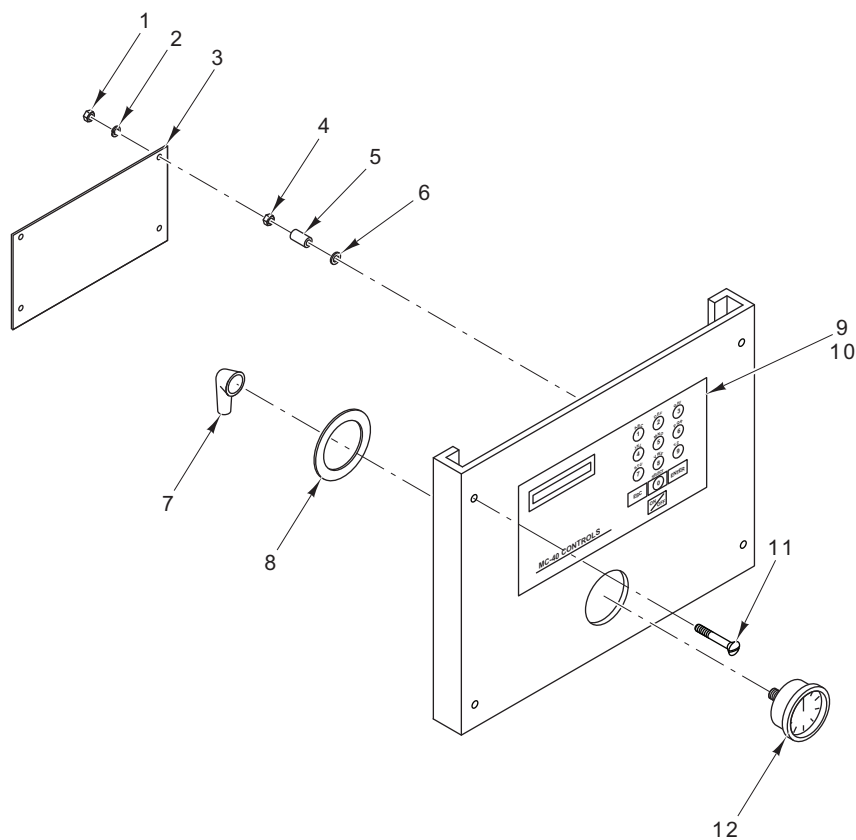

*The Choice of Experience*

CATALOG OF  
REPLACEMENT PARTS

MODEL  
250 VACUUM  
PACKAGE MACHINE

EFFECTIVE NOVEMBER 2009

**Table of Contents**

5	CONTROL PANEL
7	ELECTRICAL COMPONENTS AND PUMP
9	COVER AND PANELS
11	SEAL BAR ASSEMBLY

PL-59024

**CONTROL PANEL**

## CONTROL PANEL

ILLUS.	PART NO.	NAME OF PART	AMT.
PL-59024			
1	NS-011-01	Nut 4-40 Hex (SST) .....	4
2	WL-008-45	Lockwasher (SST) .....	4
3	01-400033-00385	PC Board .....	1
4	01-400058-00120	Spacer .....	4
5	NS-011-01	Nut 4-40 Hex (SST) .....	4
6	WS-023-22	Washer.....	4
7	01-400101-00160	Elbow 90 Deg. 1/4 x 1/4.....	1
8	01-400001-01869	Ring – Vacuum Gauge Fixation .....	1
9	SC-022-82	Mach. Screw 4-40 x 1 Slotted Flat Hd. (SST).....	4
10	01-400033-00018	Keyboard – Berkel .....	1
11	SC-128-34	Mach. Screw 1/4-20 x 2 Slotted Flat Hd. (SST).....	4
12	01-400114-00260	Gauge – Vacuum With Support .....	1